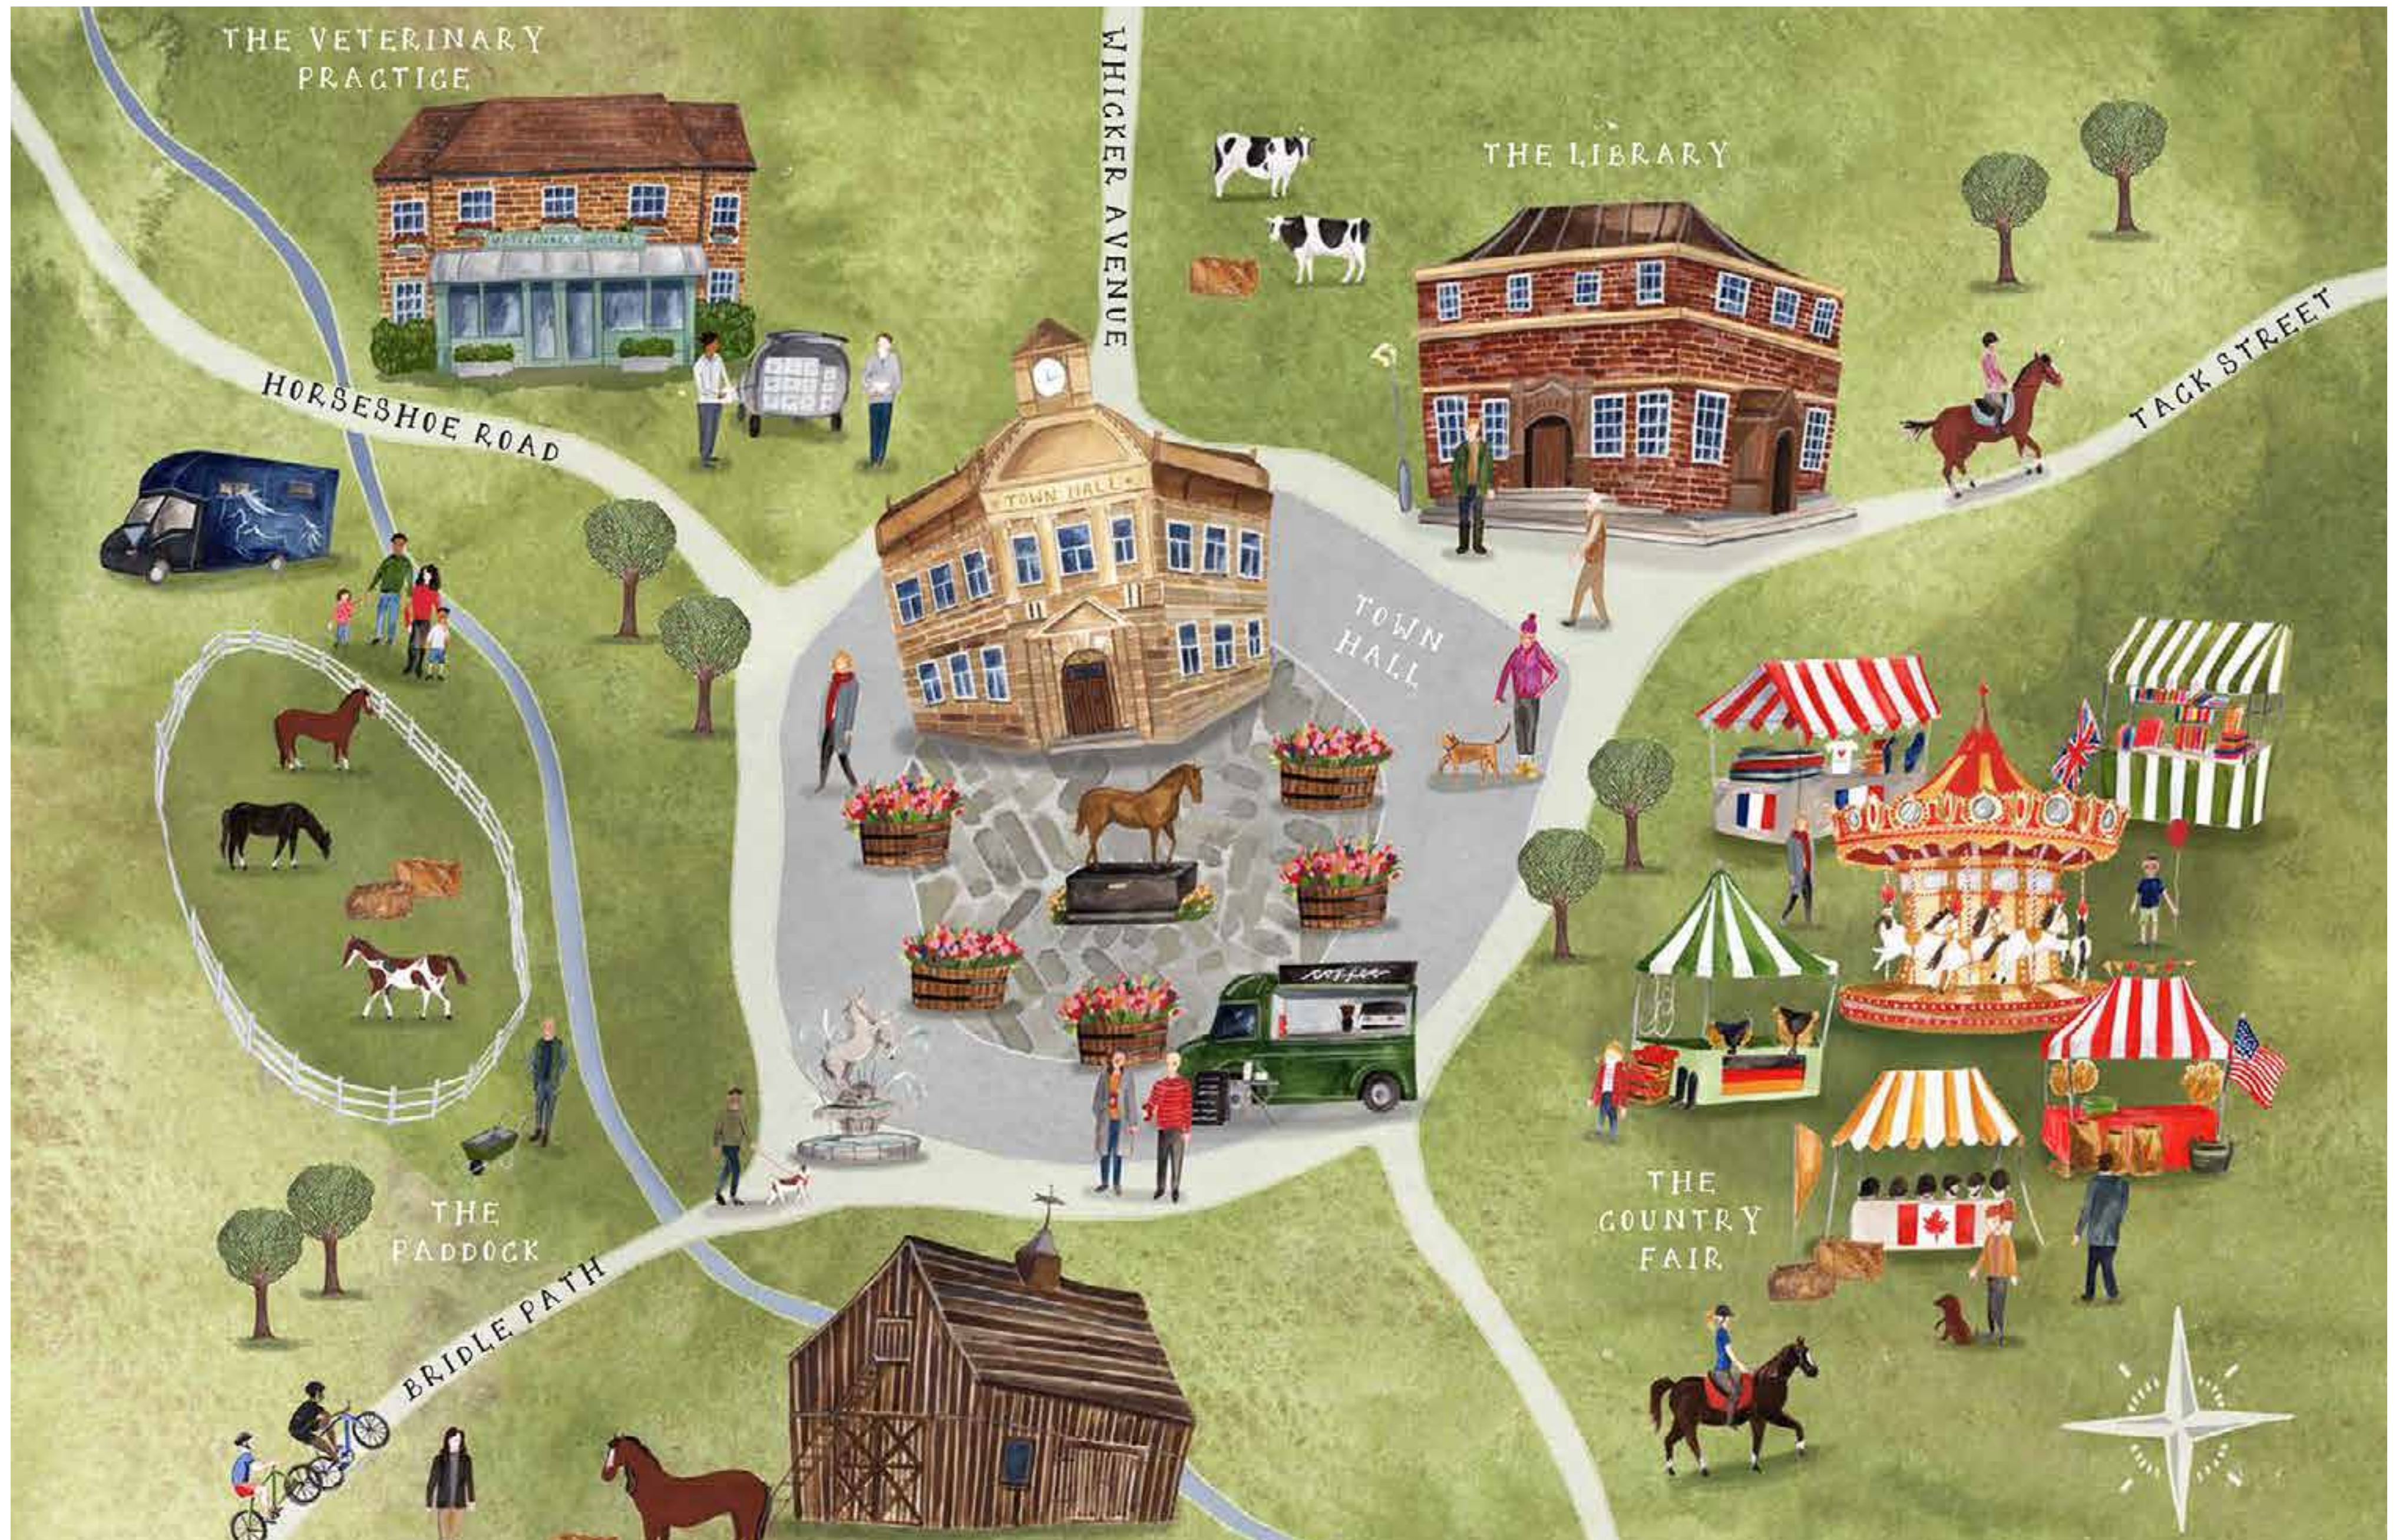

HELEN WALLACE
ILLUSTRATION PORTFOLIO

Map of Sheffield, UK

LYCEUM THEATRE

A B C D E F G H I J K L M N O

P Q R S T U V W X Y Z ! ?

1 2 3 4 5 6 7 8 9

An illustrated map of a virtual village, created for a commercial client wishing to hold a virtual event during Covid lockdown. The map was used online and attendees were able to click on each element to visit a new element of the website and the event itself.

Also a range of background illustrations were created from the assets to provide digital backgrounds the client could use in emails and presentations.

WASHINGTON

STERNWHEELER CRUISE

'BIG ART' WALKING TOUR

HOOD RIVER FRUIT LOOP

THE DALLES

PORTLAND

LOST LAKE

PARKDALE

OREGON TRAIL

DUFUR

MILOMCIVER STATE PARK

- THE INFINITY LOOP
- HISTORIC COLUMBIA RIVER HIGHWAY
- HIGHWAY
- COUNTY ROAD
- PACIFIC CREST TRAIL

MILOMCIVER STATE PARK

CLACKAMA RIVER

WILDWOOD RECREATION SITE

TIMOTHY LAKE

PUP CREEK FALLS

Sample of spot illustrations of animals, used for pattern design on products or as stand alone illustrations for greetings cards and prints